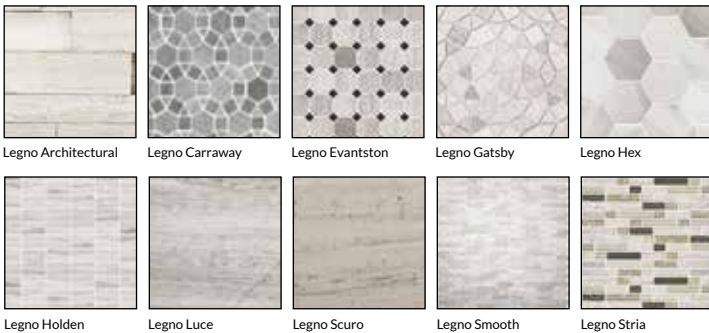

AVAILABLE VARIATIONS