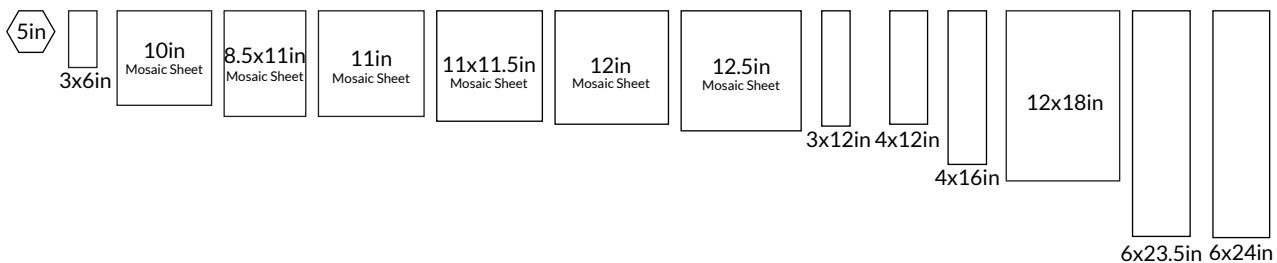

AVAILABLE SIZES

The images shown here are only representative, we strongly suggest you view the product in person and speak with a Tile Shop representative before purchasing. Sizes and finishes may vary from the selection shown here due to availability. Contact our customer service representatives or your local showroom for additional information.