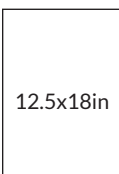

PRODUCT	DESCRIPTION	SIZE	FINISH
484115	Lux Blanco 31.6x45cm	12.5x18in	Gloss/Textured

AVAILABLE TRIM

PRODUCT	DESCRIPTION	SIZE	FINISH	STYLE
484116	Lux Blanco Trim 5x30cm	2x12in	Gloss	Bullnose

Note: Product specification results do not apply to bullnose

AVAILABLE COLORS

Lux Blanco

AVAILABLE SIZES

12.5x18in

The images shown here are only representative, we strongly suggest you view the product in person and speak with a Tile Shop representative before purchasing. Sizes and finishes may vary from the selection shown here due to availability. Contact our customer service representatives or your local showroom for additional information.