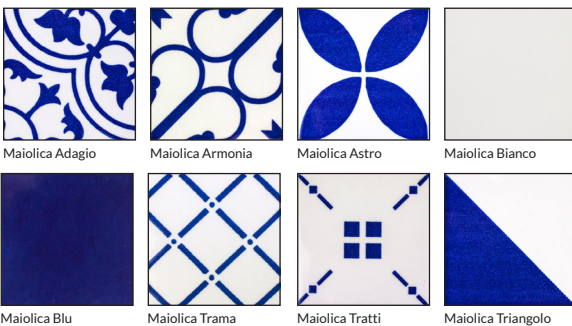

AVAILABLE PATTERNS

AVAILABLE SIZES

The images shown here are only representative, we strongly suggest you view the product in person and speak with a Tile Shop representative before purchasing. Sizes and finishes may vary from the selection shown here due to availability. Contact our customer service representatives or your local showroom for additional information.