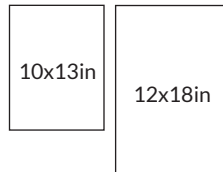

MALIBU CUERO SERIES

A soft pastel display of cream and light orange with subtle white clouds that's given a rich shine by a fully glazed finish.

PRODUCT	DESCRIPTION	SIZE	FINISH
485588	Malibu Cuero 25x33cm	10x13in	Gloss
485585	Malibu Cuero 30x45cm	12x18in	Gloss

AVAILABLE TRIM

PRODUCT	DESCRIPTION	SIZE	FINISH	STYLE
485589	Malibu Cuero Trim 5x25x.78cm	2x10 x0.3in	Gloss	Bullnose
485586	Malibu Cuero Trim 5x30x.98cm	2x12 x0.4in	Gloss	Bullnose

Note: Product specification results do not apply to bullnose

AVAILABLE COLORS

Malibu Cuero

AVAILABLE SIZES

The images shown here are only representative, we strongly suggest you view the product in person and speak with a Tile Shop representative before purchasing. Sizes and finishes may vary from the selection shown here due to availability. Contact our customer service representatives or your local showroom for additional information.