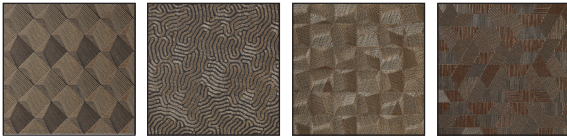

METALICA

CERAMIC

COUNTRY OF ORIGIN	TEST RESULTS		
Brazil	STANDARD	RESULT	
RECOMMENDED INSTALLATIONS  FLOOR  WALL  BACKSPLASH  ACCENT  SHOWER PAN  EXTERIOR	Water Absorption	10545-3 >10%	
	Deep Surface Abrasion	10545-6	
		Box Gold, Box Light Gold, Cube Light Gold, Tetris Gold, Tetris Light Gold	4 MOHS
		Box Silver, Cell Gold, Cell Light Gold, Cell Silver, Cube Gold, Cube Silver, Tetris Silver	0 MOHS 9 MOHS
	Stain Resistance	10545-14	Class 5 Class 0

PRODUCT	DESCRIPTION	SIZE	FINISH
496053	Box Gold AC 45x90cm	18x35in	Textured
496054	Box Light Gold AC 45x90cm	18x35in	Textured
496052	Box Silver AC 45x90cm	18x35in	Textured
496047	Cell Gold AC 45x90cm	18x35in	Textured
496048	Cell Light Gold AC 45x90cm	18x35in	Textured
496046	Cell Silver AC 45x90cm	18x35in	Textured
496044	Cube Gold AC 45x90cm	18x35in	Textured
496045	Cube Light Gold AC 45x90cm	18x35in	Textured
496043	Cube Silver AC 45x90cm	18x35in	Textured
496050	Tetris Gold AC 45x90cm	18x35in	Textured
496051	Tetris Light Gold AC 45x90cm	18x35in	Textured
496049	Tetris Silver AC 45x90cm	18x35in	Textured

AVAILABLE COLORS AND PATTERNS

Box Gold AC

Cell Gold AC

Cube Gold AC

Tetris Gold AC

Box Light Gold AC

Cell Light Gold AC

Cube Light Gold AC