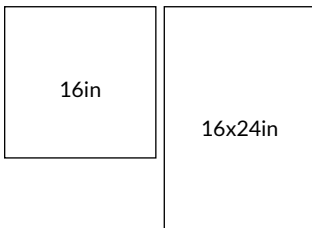

AVAILABLE SIZES

The images shown here are only representative, we strongly suggest you view the product in person and speak with a Tile Shop representative before purchasing. Sizes and finishes may vary from the selection shown here due to availability. Contact our customer service representatives or your local showroom for additional information.