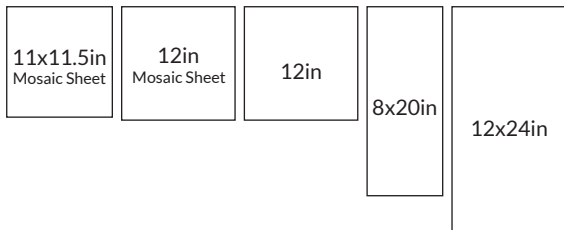

AVAILABLE SIZES

The images shown here are only representative, we strongly suggest you view the product in person and speak with a Tile Shop representative before purchasing. Sizes and finishes may vary from the selection shown here due to availability. Contact our customer service representatives or your local showroom for additional information.