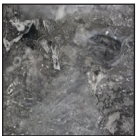

MILKY BLACK SERIES

Veins of soft cool grey undulate throughout creating interesting and intricate patterns. Pockets of milky white nestle up to licorice swirls of black as if being gently mixed together.

AVAILABLE COLORS

Milky Black

AVAILABLE SIZES

The images shown here are only representative, we strongly suggest you view the product in person and speak with a Tile Shop representative before purchasing. Sizes and finishes may vary from the selection shown here due to availability. Contact our customer service representatives or your local showroom for additional information.

PRODUCT	DESCRIPTION	SIZE	THICKNESS	EDGE	FINISH	STYLE	USAGE
650111	Milky Black Polished (M11E) 1 1/8" Hex	1-1/8x1-1/8 in (11x11.5 in Sheet)	0.4 in	Straight	Polished	Mosaic	F W A B Sp
656140	Milky Black Polished (M11E) 4.8cm	2x2 in (12x12 in Sheet)	0.4 in	Straight	Polished	Mosaic	F W A B Sp
656142	Milky Black Tumbled (M11E) 4.8cm	2x2 in (12x12 in Sheet)	0.4 in	Tumbled	Tumbled	Mosaic	F W A B Sp
656141	Milky Black Polished (M11E) 30cm	12x12 in	0.4 in	Straight	Polished	Floor	F W
658915	Milky Black Polished 30x60cm	12x24 in	0.4 in	Straight	Polished	Floor	F W
658916	Milky Black Polished 20x50cm	8x20 in	0.4 in	Straight	Polished	Wall	F W