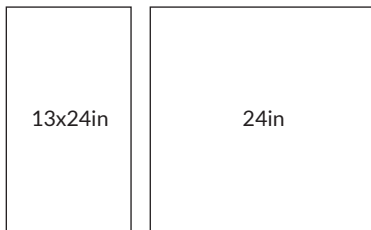

AVAILABLE SIZES

The images shown here are only representative, we strongly suggest you view the product in person and speak with a Tile Shop representative before purchasing. Sizes and finishes may vary from the selection shown here due to availability. Contact our customer service representatives or your local showroom for additional information.