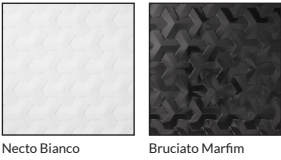

# NECTO CERAMIC

COUNTRY OF ORIGIN	TEST RESULTS		
Brazil		STANDARD	RESULT
RECOMMENDED INSTALLATIONS	Water Absorption	10545-3	>10%
	Stain Resistance	10545-14	Class 3
	Frost Resistance	10545-12	Resistant

-   
FLOOR
-   
WALL
-   
BACKSPLASH
-   
ACCENT
-   
SHOWER PAN
-   
EXTERIOR

PRODUCT	DESCRIPTION	SIZE	FINISH
495811	Necto Bianco ACT-R Ret	22x43in	Matte
495812	Necto Bianco BRL-R Ret	22x43in	Gloss
495813	Necto Black BRL-R Ret	22x43in	Gloss

AVAILABLE COLORS

Necto Bianco      Bruciato Marfim