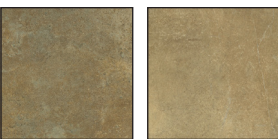

NUVOLATO SERIES

PORCELAIN

COUNTRY OF ORIGIN	TEST RESULTS	
China	STANDARD	RESULT
RECOMMENDED INSTALLATIONS	Surface Abrasion	10545-7 PEI IV
<input checked="" type="checkbox"/> F FLOOR <input checked="" type="checkbox"/> W WALL <input checked="" type="checkbox"/> B BACKSPLASH <input checked="" type="checkbox"/> A ACCENT <input checked="" type="checkbox"/> SP SHOWER PAN <input checked="" type="checkbox"/> EX EXTERIOR	Deep Surface Abrasion EN-101	MOHS 6

NUVOLATO VERSAILLES

Thin silver bands and ivory deposits are constant across the many different sizes available in this series. Each tile has a palette of rich, earthy browns with rust red undertones. The largest tile in this 4-piece versaille is 16" x 24."

PRODUCT	DESCRIPTION	SIZE	FINISH
688685	Nuvolato Nocce Versailles	Varies	Matte
688686	Nuvolato Walnut Versailles	Varies	Matte

AVAILABLE COLORS

Nuvolato Nocce Nuvolato Walnut

AVAILABLE SIZES

Pattern Only Not to scale.