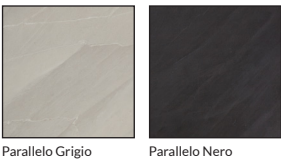

PARALLELO SERIES
The inspiration behind the name of the Parallelo series is the 65th parallel that circles the earth and passes through the Atlantic Ocean, Europe, Asia and North America. The breathtaking sense of beauty and adventure that define the rugged terrain of Iceland are directly reflected in the design of Parallelo Grigio and Nero. These 15" x 30" porcelain tiles have a slab-style surface with unique character that mimics this natural, vivid style.

PRODUCT	DESCRIPTION	SIZE	FINISH
680756	Parallelo Grigio 37.5x75cm	15x30in	Matte
680755	Parallelo Nero 37.5x75cm	15x30in	Matte

AVAILABLE COLORS

Parallelo Grigio

Parallelo Nero

AVAILABLE SIZES

15x30in

The images shown here are only representative, we strongly suggest you view the product in person and speak with a Tile Shop representative before purchasing. Sizes and finishes may vary from the selection shown here due to availability. Contact our customer service representatives or your local showroom for additional information.