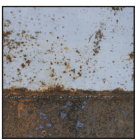

PATCH ACO CERAMIC

COUNTRY OF ORIGIN	TEST RESULTS		
Brazil		STANDARD	RESULT
RECOMMENDED INSTALLATIONS	Water Absorption	10545-3	>10%
	Deep Surface Abrasion	10545-6	4 MOHS
	Stain Resistance	10545-14	Class 5

PATCH ACO SERIES
Use Patch Aco tiles to convey an authentic industrial feeling in your customer's modern space. Featuring a surface that represents a weathered, corrugated metal roof combined with cool, chic blue tones, this tile offers something for everyone. Subtle color plus the look of a rusted texture allow this unique 8" x 8" tile to deliver modern appeal in a vintage-inspired way.

PRODUCT	DESCRIPTION	SIZE	FINISH
494541	Patch Aco 20cm	8in	Matte

AVAILABLE COLORS

Patch Aco
9 faces

AVAILABLE SIZES

The images shown here are only representative, we strongly suggest you view the product in person and speak with a Tile Shop representative before purchasing. Sizes and finishes may vary from the selection shown here due to availability. Contact our customer service representatives or your local showroom for additional information.