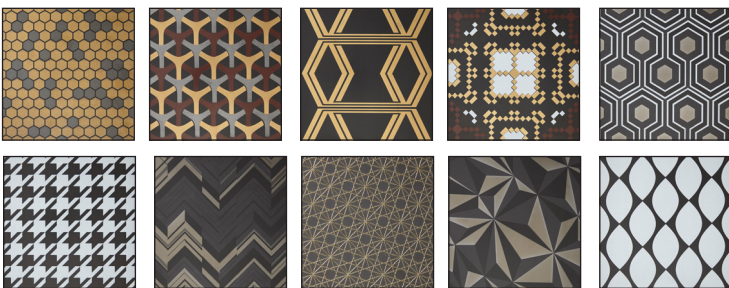

COUNTRY OF ORIGIN	TEST RESULTS		
Brazil		STANDARD	RESULT
RECOMMENDED INSTALLATIONS	Water Absorption	10545-3	>10%
	Deep Surface Abrasion	10545-6	4 MOHS
	Stain Resistance	10545-14	Class 5

FLOOR	WALL	BACKSPLASH	ACCENT	SHOWER PAN	EXTERIOR

PRODUCT	DESCRIPTION	SIZE	FINISH
496069	Patchwork Black AC 19cm	7in	Matte

AVAILABLE FACES

AVAILABLE SIZES

7in

The images shown here are only representative, we strongly suggest you view the product in person and speak with a Tile Shop representative before purchasing. Sizes and finishes may vary from the selection shown here due to availability. Contact our customer service representatives or your local showroom for additional information.