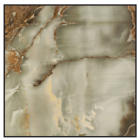

AVAILABLE COLORS

Riyadh Jade