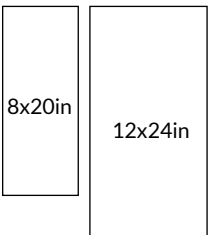

AVAILABLE SIZES

The images shown here are only representative, we strongly suggest you view the product in person and speak with a Tile Shop representative before purchasing. Sizes and finishes may vary from the selection shown here due to availability. Contact our customer service representatives or your local showroom for additional information.