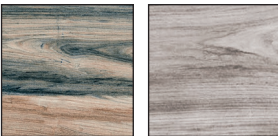

AVAILABLE COLORS

Sambu Azul

Sambu Gris