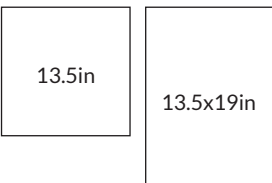

PRODUCT	DESCRIPTION	SIZE	FINISH
680028	Silver 34cm	13.5in	Matte
680239	Silver 34x48cm	13.5x19in	Matte

AVAILABLE COLORS

Silver

AVAILABLE SIZES

The images shown here are only representative, we strongly suggest you view the product in person and speak with a Tile Shop representative before purchasing. Sizes, finishes and production methods may vary from the selection shown here due to availability. Contact our customer service representatives or your local showroom for additional information.