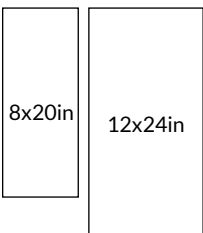

AVAILABLE SIZES

The images shown here are only representative, we strongly suggest you view the product in person and speak with a Tile Shop representative before purchasing. Sizes and finishes may vary from the selection shown here due to availability. Contact our customer service representatives or your local showroom for additional information.