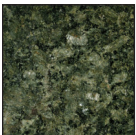

AVAILABLE COLORS

Verde Butterfly