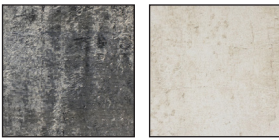

WOOD SERIES CERAMIC

COUNTRY OF ORIGIN	TEST RESULTS	
Spain	STANDARD	RESULT
RECOMMENDED INSTALLATIONS	Water Absorption	10545-3 3%<A<6%
     		
FLOOR	WALL	BACKSPASH
ACCENT	SHOWER PAN	EXTERIOR

WOOD EBANO

This visually textured matte ceramic tile possesses a rugged aesthetic. Pockets of ecru feather into patches of steel grey producing a multi dimensional appearance.

PRODUCT	DESCRIPTION	SIZE	FINISH
484182	Wood Ebano 15x30cm	6x12in	Matte
484180	Wood Haya 15x30cm	6x12in	Matte

WOOD HAYA

The perceived texture of distressed maple cloaks this ceramic tile. An almost whitewashed or bleached wood look gives this tile a cottage feel.

AVAILABLE COLORS

Wood Ebano

Wood Haya

AVAILABLE SIZES

6x12in

The images shown here are only representative, we strongly suggest you view the product in person and speak with a Tile Shop representative before purchasing. Sizes and finishes may vary from the selection shown here due to availability. Contact our customer service representatives or your local showroom for additional information.