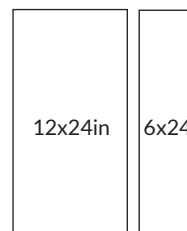

AVAILABLE SIZES

The images shown here are only representative, we strongly suggest you view the product in person and speak with a Tile Shop representative before purchasing. Sizes and finishes may vary from the selection shown here due to availability. Contact our customer service representatives or your local showroom for additional information.