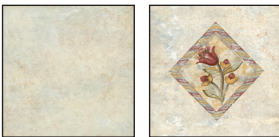

AVAILABLE COLORS

Zirconio Bianco   Zirconio Darwin Inserto

AVAILABLE SIZES

8in

The images shown here are only representative, we strongly suggest you view the product in person and speak with a Tile Shop representative before purchasing. Sizes and finishes may vary from the selection shown here due to availability. Contact our customer service representatives or your local showroom for additional information.