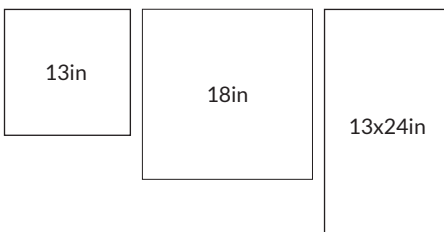

PRODUCT	DESCRIPTION	SIZE	FINISH
689976	Alcarria 33.3cm	13in	Matte
689978	Alcarria 33x60cm	13x24in	Matte
689977	Alcarria 45cm	18in	Matte

AVAILABLE COLORS

Alcarria

AVAILABLE SIZES

The images shown here are only representative, we strongly suggest you view the product in person and speak with a Tile Shop representative before purchasing. Sizes and finishes may vary from the selection shown here due to availability. Contact our customer service representatives or your local showroom for additional information.