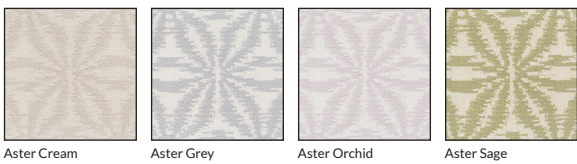

ANNIE SELKE ASTER

PORCELAIN

COUNTRY OF ORIGIN	TEST RESULTS		
Spain		STANDARD	RESULT
RECOMMENDED INSTALLATIONS	Water Absorption	10545-3	≤ 0.5
	Surface Abrasion	10545-7	PEI 4
	Slip Resistance	12633:2003	C2
	Stain Resistance	10545-14	Class 5
	Frost Resistance	10545-12	Resistant

- F**
FLOOR
- W**
WALL
- B**
BACKSPLASH
- A**
ACCENT
- SP**
SHOWER PAN
- EX**
EXTERIOR

PRODUCT	DESCRIPTION	SIZE	FINISH
680877	Annie Selke Aster Cream 31x63cm	12x25in	Matte
680883	Annie Selke Aster Grey 31x63cm	12x25in	Matte
680882	Annie Selke Aster Orchid 31x63cm	12x25in	Matte
680884	Annie Selke Aster Sage 31x63cm	12x25in	Matte
680881	Annie Selke Aster Sky 31x63cm	12x25in	Matte
680880	Annie Selke Aster Soft Pink 31x63cm	12x25in	Matte
680879	Annie Selke Aster White 31x63cm	12x25in	Matte

AVAILABLE COLORS

Aster Cream Aster Grey Aster Orchid Aster Sage

Aster Sky Aster Soft Pink Aster White

AVAILABLE SIZES

12x25in

The images shown here are only representative, we strongly suggest you view the product in person and speak with a Tile Shop representative before purchasing. Sizes and finishes may vary from the selection shown here due to availability. Contact our customer service representatives or your local showroom for additional information.