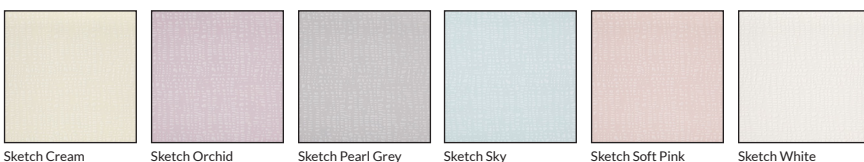

# ANNIE SELKE SKETCH CERAMIC

COUNTRY OF ORIGIN	TEST RESULTS - 10x20in			*TEST RESULTS - 13in		
England		STANDARD	RESULT		STANDARD	RESULT
<b>RECOMMENDED INSTALLATIONS</b>	Water Absorption	10545-3	14.4%	Water Absorption	10545-3	18.38%
	Stain Resistance	10545-14	Class 5	Surface Abrasion	10545-7	Class 4
FLOOR WALL BACKSPASH ACCENT SHOWER PAN EXTERIOR	Frost Resistance	10545-12	Not resistant	Slip Resistance	BS7976	Dry: 64 Wet: 45 Class 5
<b>*RECOMMENDED INSTALLATIONS</b>				Stain Resistance	10545-14	Class 5
				Frost Resistance	10545-12	Not resistant
FLOOR WALL BACKSPASH ACCENT SHOWER PAN EXTERIOR						

PRODUCT	DESCRIPTION	SIZE	FINISH
680864	Annie Selke Sketch Cream 25x50cm	10x20in	Matte
*680949	Annie Selke Sketch Cream 33cm	13in	Matte
680869	Annie Selke Sketch Orchid 25x50cm	10x20in	Matte
*680954	Annie Selke Sketch Orchid 33cm	13in	Matte
680868	Annie Selke Sketch Pearl Grey 25x50cm	10x20in	Matte
*680953	Annie Selke Sketch Pearl Grey 33cm	13in	Matte
680867	Annie Selke Sketch Sky 25x50cm	10x20in	Matte
*680952	Annie Selke Sketch Sky 33cm	13in	Matte
680866	Annie Selke Sketch Soft Pink 25x50cm	10x20in	Matte
*680951	Annie Selke Sketch Soft Pink 33cm	13in	Matte
680865	Annie Selke Sketch White 25x50cm	10x20in	Matte
*680950	Annie Selke Sketch White 33cm	13in	Matte

AVAILABLE COLORS

Sketch Cream Sketch Orchid Sketch Pearl Grey Sketch Sky Sketch Soft Pink Sketch White

AVAILABLE SIZES

The images shown here are only representative, we strongly suggest you view the product in person and speak with a Tile Shop representative before purchasing. Sizes and finishes may vary from the selection shown here due to availability. Contact our customer service representatives or your local showroom for additional information.