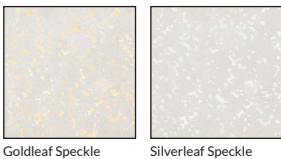

ANNIE SELKE SPECKLE

CERAMIC

COUNTRY OF ORIGIN	TEST RESULTS	
Brazil	STANDARD	RESULT
RECOMMENDED INSTALLATIONS	Water Absorption	ASTM C373-88 10-20%
	Stain Resistance	ASTM Class A
FLOOR	WALL	BACKSPLASH
ACCENT	SHOWER PAN	EXTERIOR

PRODUCT	DESCRIPTION	SIZE	FINISH
496174	Annie Selke Goldleaf Speckle 32x59cm	13x23in	Matte
496147	Annie Selke Silverleaf Speckle 32x59cm	13x23in	Matte

AVAILABLE COLORS

Goldleaf Speckle

Silverleaf Speckle

AVAILABLE SIZES