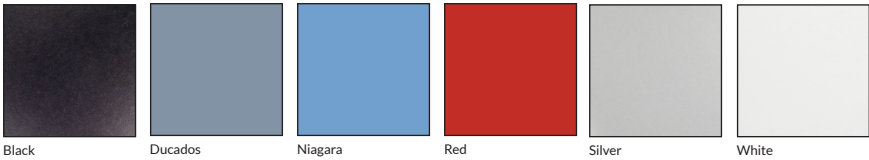

AVAILABLE COLORS

AVAILABLE SIZES

The images shown here are only representative, we strongly suggest you view the product in person and speak with a Tile Shop representative before purchasing. Sizes and finishes may vary from the selection shown here due to availability. Contact our customer service representatives or your local showroom for additional information.