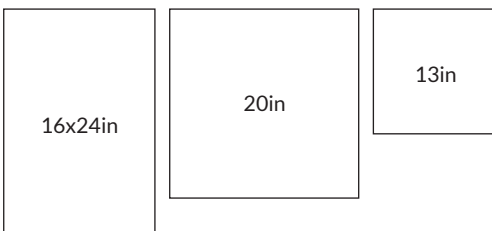

AVAILABLE SIZES

The images shown here are only representative, we strongly suggest you view the product in person and speak with a Tile Shop representative before purchasing. Sizes and finishes may vary from the selection shown here due to availability. Contact our customer service representatives or your local showroom for additional information.