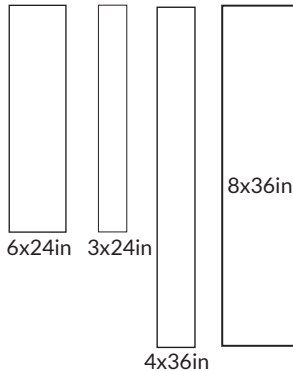

PRODUCT	DESCRIPTION	SIZE	FINISH
688559	Briarwood Honey 15x60cm	6x24in	Matte
688558	Briarwood Honey 7.5x60cm	3x24in	Matte
688546	Briarwood Mocha 10x90cm	4x36in	Matte
688545	Briarwood Mocha 15x60cm	6x24in	Matte
688547	Briarwood Mocha 20x90cm	8x36in	Matte
688544	Briarwood Mocha 7.5x60cm	3x24in	Matte

AVAILABLE COLORS

Briarwood Honey

Briarwood Mocha

AVAILABLE SIZES

The images shown here are only representative, we strongly suggest you view the product in person and speak with a Tile Shop representative before purchasing. Sizes and finishes may vary from the selection shown here due to availability. Contact our customer service representatives or your local showroom for additional information.