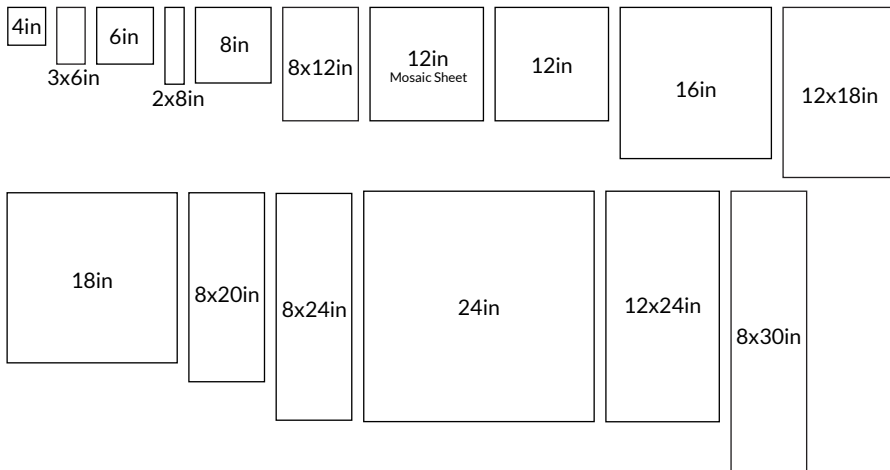

AVAILABLE SIZES

AVAILABLE SETS

The images shown here are only representative, we strongly suggest you view the product in person and speak with a Tile Shop representative before purchasing. Sizes and finishes may vary from the selection shown here due to availability. Contact our customer service representatives or your local showroom for additional information.