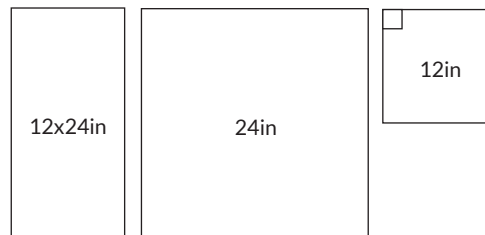

AVAILABLE SIZES

The images shown here are only representative, we strongly suggest you view the product in person and speak with a Tile Shop representative before purchasing. Sizes and finishes may vary from the selection shown here due to availability. Contact our customer service representatives or your local showroom for additional information.