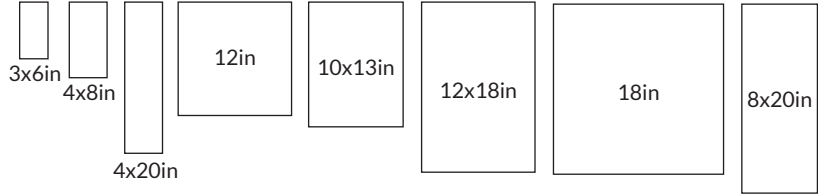

440022	Calacutta Bianco Matte Trim 5x25	2x10in	Matte	Bullnose
440023	Calacutta Bianco Matte Trim 5x30x.98cm	2x12in	Matte	Bullnose

Note: Product specification results do not apply to bullnose

AVAILABLE COLORS

Calacutta Bianco

AVAILABLE SIZES

CALACUTTA CREME

PRODUCT	DESCRIPTION	SIZE	FINISH
*440073	Calacutta Creme Matte 7.5x15cm	3x6in	Matte
440072	Calacutta Creme Matte 20x50cm	8x20in	Matte
440040	Calacutta Creme Matte 25x33cm	10x13in	Matte
440078	Calacutta Creme Matte 30x60cm	12x24in	Matte
*688532	Calacutta Creme Matte 45cm	18in	Matte
*688539	Calacutta Creme Matte Beveled 30cm	12in	Matte