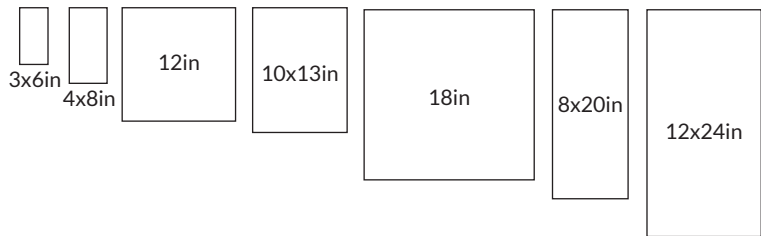

440022	Calacutta Bianco Matte Trim 5x25	2x10in	Matte	Bullnose
440023	Calacutta Bianco Matte Trim 5x30x.98cm	2x12in	Matte	Bullnose

Note: Product specification results do not apply to bullnose

AVAILABLE COLORS

Calacutta Bianco

AVAILABLE SIZES

CALACUTTA CREME

PRODUCT	DESCRIPTION	SIZE	FINISH
*440073	Calacutta Creme Matte 7.5x15cm	3x6in	Matte
440072	Calacutta Creme Matte 20x50cm	8x20in	Matte
440040	Calacutta Creme Matte 25x33cm	10x13in	Matte
440078	Calacutta Creme Matte 30x60cm	12x24in	Matte
*688532	Calacutta Creme Matte 45cm	18in	Matte
*688539	Calacutta Creme Matte Beveled 30cm	12in	Matte

CALACUTTA CREME
A uniform, elegant eggshell crème ceramic.

AVAILABLE TRIM

PRODUCT	DESCRIPTION	SIZE	FINISH	STYLE
440074	Calacutta Creme Matte REL 7.5x15	3x6in	Matte	Bullnose
440075	Calacutta Creme Matte RES 7.5x15	3x6in	Matte	Bullnose
440076	Calacutta Creme Matte REXL 7.5x15	3x6in	Matte	Bullnose
440077	Calacutta Creme Matte REXR 7.5x15	3x6in	Matte	Bullnose
440049	Calacutta Creme Matte Trim 5x25cm	2x10in	Matte	Bullnose
492295	Calacutta Creme Matte Naxos 1.5x25	0.5x10in	Matte	Bullnose
492297	Calacutta Creme Matte Spigolo 1x25	0.5x10in	Matte	Profile
492292	Calacutta Creme Matte Zante 5x25cm	2x10in	Matte	Profile
492293	Calacutta Creme Matte Zante Angolo	2x2in	Matte	Profile
492294	Calacutta Creme Matte Zante Out Corner	N/A	Matte	Profile

AVAILABLE COLORS

Calacutta Creme

AVAILABLE SIZES

The images shown here are only representative, we strongly suggest you view the product in person and speak with a Tile Shop representative before purchasing. Sizes and finishes may vary from the selection shown here due to availability. Contact our customer service representatives or your local showroom for additional information.