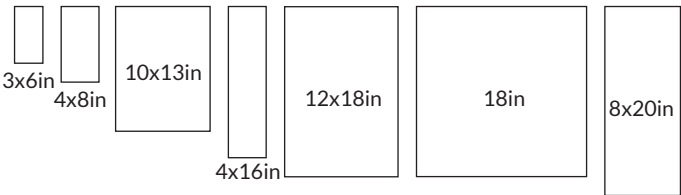

CARRARA SERIES

Create a luxurious marble-like look in any room with the Carrara Collection from Fired Earth Ceramics. These tiles present a snow white backdrop that is infused with veins of rich silver. This classic versatility brings distinction to traditional and modern rooms from the kitchen to the bath, and anywhere else within your home where carrara tile would shine.

Note: Product specification results do not apply to bullnose

AVAILABLE COLORS

AVAILABLE SIZES

The images shown here are only representative, we strongly suggest you view the product in person and speak with a Tile Shop representative before purchasing. Sizes and finishes may vary from the selection shown here due to availability. Contact our customer service representatives or your local showroom for additional information.