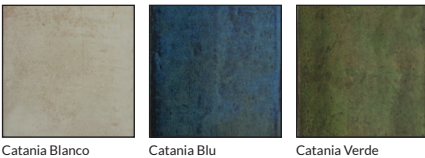

AVAILABLE COLORS

AVAILABLE SIZES

6x12in

The images shown here are only representative, we strongly suggest you view the product in person and speak with a Tile Shop representative before purchasing. Sizes and finishes may vary from the selection shown here due to availability. Contact our customer service representatives or your local showroom for additional information.