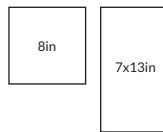

AVAILABLE SIZES

The images shown here are only representative, we strongly suggest you view the product in person and speak with a Tile Shop representative before purchasing. Sizes and finishes may vary from the selection shown here due to availability. Contact our customer service representatives or your local showroom for additional information.