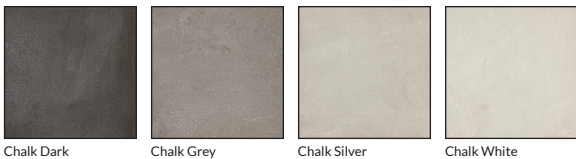

## PORCELAIN

<b>COUNTRY OF ORIGIN</b>	<b>TEST RESULTS</b>		
Italy		STANDARD	RESULT
<b>RECOMMENDED INSTALLATIONS</b>	Water Absorption	10545-3	A=0.13%
<span>F</span> <span>W</span> <span>B</span> <span>A</span> <span>SP</span> <span>EX</span>	DCOF	ANSI A137.1:2012	A=0.59
FLOOR WALL BACKSPLASH ACCENT SHOWER PAN EXTERIOR			

### CHALK SERIES

In a soft, matte finish, the Chalk series presents a textured appearance that almost resembles the surface of concrete. The square or diamond-shaped porcelain tiles are neutral in color yet rich in texture. Use the diamond shape to create a cube effect on walls and floors together with the rest of the neutral colors in the Chalk series or use either shape on its own for all-over texture.

PRODUCT	DESCRIPTION	SIZE	FINISH
680605	Chalk Dark 20cm	8in	Matte
680601	Chalk Dark RMB 18.5x32.2cm	7x13in	Matte
680604	Chalk Grey 20cm	8in	Matte
680600	Chalk Grey RMB 18.5x32.2cm	7x13in	Matte
680606	Chalk Silver 20cm	8in	Matte
680602	Chalk Silver RMB 18.5x32.2cm	7x13in	Matte
680603	Chalk White 20cm	8in	Matte
680599	Chalk White RMB 18.5x32.2cm	7x13in	Matte

#### AVAILABLE COLORS