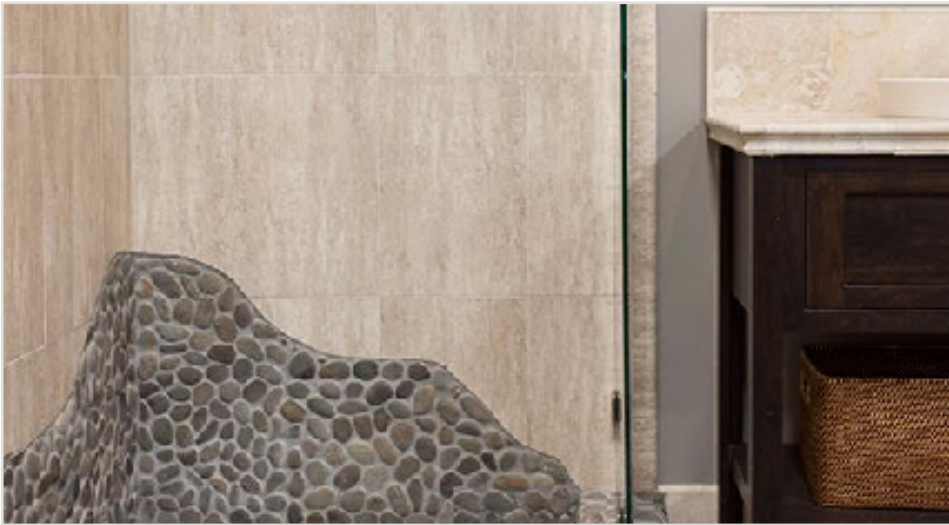

CERAMIC

COUNTRY OF ORIGIN	TEST RESULTS		
China		STANDARD	RESULT
RECOMMENDED INSTALLATIONS	Water Absorption	10545-3	16.2%
	Stain Resistance	10545-14	Class 3-5

CLASSICO BEIGE

Liven up the look of your shower and its surroundings with the Classico porcelain tile from The Tile Shop. This wall tile boasts multiple shades of rich, earthy browns that form a wavy visual texture. A smooth matte finish and a pattern of grey and silver flecks showcase a truly stunning look that can be coordinated with other tiles and trims for a customized, Old World feeling.

CLASSICO IVORY

This neutral, clay colored ceramic has dark silver vertical bands with gold undertones and soft white deposits.

PRODUCT	DESCRIPTION	SIZE	FINISH
440100	Classico Beige Matte 10x40cm	4x16in	Matte
470899	Classico Beige Matte 20x50cm	8x20in	Matte
485595	Classico Beige Matte 25x33cm	10x13in	Matte
485596	Classico Beige Matte 30x45cm	12x18in	Matte
470889	Classico Ivory Gloss 25x40cm	10x16in	Gloss
440090	Classico Ivory Matte 20x50cm	8x20in	Matte
470890	Classico Ivory Matte 25x40cm	10x16in	Matte

AVAILABLE TRIM

PRODUCT	DESCRIPTION	SIZE	FINISH	STYLE
440101	Classico Beige Matte REL 10x40cm	4x16in	Matte	Bullnose
440102	Classico Beige Matte RES 10x40cm	4x16in	Matte	Bullnose
470821	Classico Beige Matte Trim 5x30x.98cm	2x12x.4in	Matte	Bullnose
470892	Classico Beige Matte Trim 5x25x.78cm	2x10x.3in	Matte	Bullnose
470893	Classico Ivory Gloss Trim 5x25x.78cm	2x10x.3in	Gloss	Bullnose
470826	Classico Ivory Matte Trim 5x30x.98cm	2x12x.4in	Matte	Bullnose
470895	Classico Ivory Matte Trim 5x25x.78cm	2x10x.3in	Matte	Bullnose

Note: Product specification results do not apply to bullnose