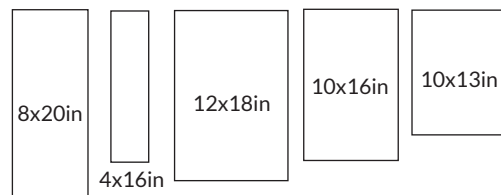

AVAILABLE SIZES

The images shown here are only representative, we strongly suggest you view the product in person and speak with a Tile Shop representative before purchasing. Sizes and finishes may vary from the selection shown here due to availability. Contact our customer service representatives or your local showroom for additional information.