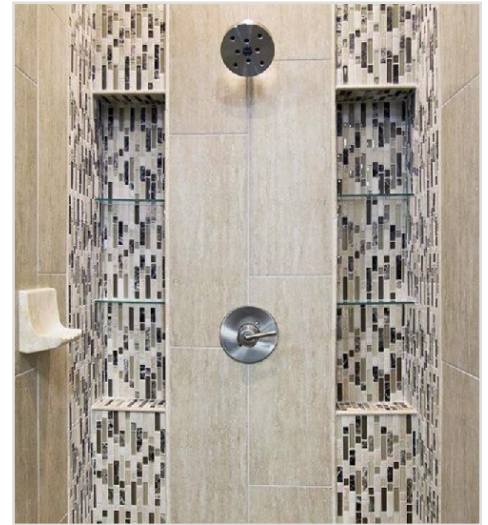

CERAMIC

COUNTRY OF ORIGIN	TEST RESULTS		
China		STANDARD	RESULT
RECOMMENDED INSTALLATIONS	Water Absorption	10545-3	16.2%
	Stain Resistance	10545-14	Class 3-5

CLASSICO BEIGE

Liven up the look of your shower and its surroundings with the Classico porcelain tile from The Tile Shop. This wall tile boasts multiple shades of rich, earthy browns that form a wavy visual texture. A smooth matte finish and a pattern of grey and silver flecks showcase a truly stunning look that can be coordinated with other tiles and trims for a customized, Old World feeling.

CLASSICO IVORY

This neutral, clay colored ceramic has dark silver vertical bands with gold undertones and soft white deposits.

PRODUCT	DESCRIPTION	SIZE	FINISH
440100	Classico Beige Matte 10x40cm	4x16in	Matte
470899	Classico Beige Matte 20x50cm	8x20in	Matte
485595	Classico Beige Matte 25x33cm	10x13in	Matte
485596	Classico Beige Matte 30x45cm	12x18in	Matte
470889	Classico Ivory Gloss 25x40cm	10x16in	Gloss
440090	Classico Ivory Matte 20x50cm	8x20in	Matte
470890	Classico Ivory Matte 25x40cm	10x16in	Matte

AVAILABLE TRIM

PRODUCT	DESCRIPTION	SIZE	FINISH	STYLE
440101	Classico Beige Matte REL 10x40cm	4x16in	Matte	Bullnose
440102	Classico Beige Matte RES 10x40cm	4x16in	Matte	Bullnose
470821	Classico Beige Matte Trim 5x30x.98cm	2x12x.4in	Matte	Bullnose
470892	Classico Beige Matte Trim 5x25x.78cm	2x10x.3in	Matte	Bullnose
470893	Classico Ivory Gloss Trim 5x25x.78cm	2x10x.3in	Gloss	Bullnose
470826	Classico Ivory Matte Trim 5x30x.98cm	2x12x.4in	Matte	Bullnose
470895	Classico Ivory Matte Trim 5x25x.78cm	2x10x.3in	Matte	Bullnose

Note: Product specification results do not apply to bullnose