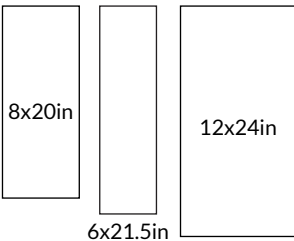

AVAILABLE SIZES

The images shown here are only representative, we strongly suggest you view the product in person and speak with a Tile Shop representative before purchasing. Sizes and finishes may vary from the selection shown here due to availability. Contact our customer service representatives or your local showroom for additional information.