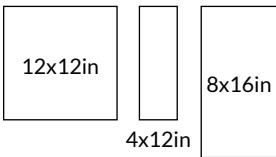

AVAILABLE SIZES

The images shown here are only representative, we strongly suggest you view the product in person and speak with a Tile Shop representative before purchasing. Sizes and finishes may vary from the selection shown here due to availability. Contact our customer service representatives or your local showroom for additional information.