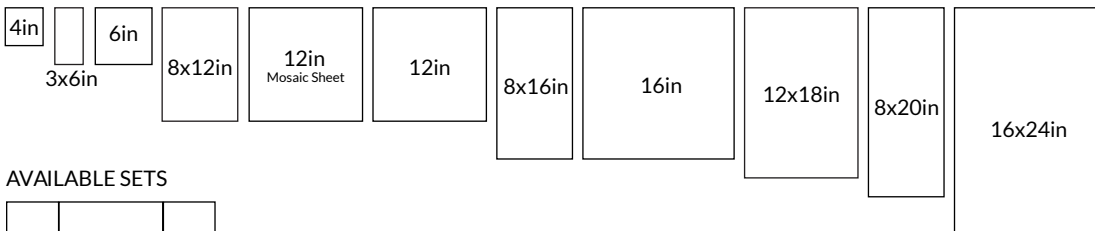

AVAILABLE SIZES

AVAILABLE SETS

The images shown here are only representative, we strongly suggest you view the product in person and speak with a Tile Shop representative before purchasing. Sizes and finishes may vary from the selection shown here due to availability. Contact our customer service representatives or your local showroom for additional information.