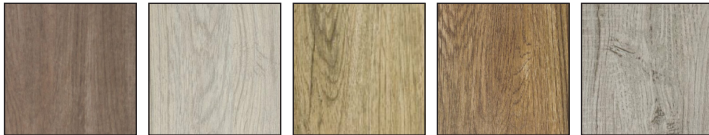

AVAILABLE COLORS

Dyrewood Cinnamon

Dyrewood Creme

Dyrewood Ginger

Dyrewood Nutmeg

Dyrewood Sage