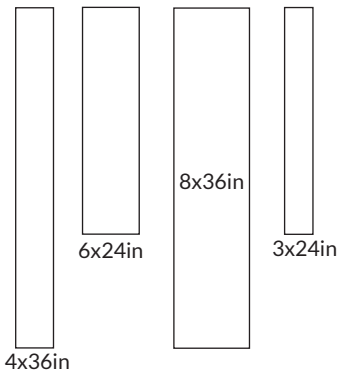

PRODUCT	DESCRIPTION	SIZE	FINISH
688542	Dyrewood Cinnamon 10x90cm	4x36in	Matte
688541	Dyrewood Cinnamon 15x60cm	6x24in	Matte
688543	Dyrewood Cinnamon 20x90cm	8x36in	Matte
688540	Dyrewood Cinnamon 7.5x60cm	3x24in	Matte
688554	Dyrewood Creme 10x90cm	4x36in	Matte
688553	Dyrewood Creme 15x60cm	6x24in	Matte
688552	Dyrewood Creme 7.5x60cm	3x24in	Matte
688557	Dyrewood Ginger 15x60cm	6x24in	Matte
688556	Dyrewood Ginger 7.5x60cm	3x24in	Matte
688561	Dyrewood Nutmeg 15x60cm	6x24in	Matte
688560	Dyrewood Nutmeg 7.5x60cm	3x24in	Matte
688550	Dyrewood Sage 10x90cm	4x36in	Matte
688549	Dyrewood Sage 15x60cm	6x24in	Matte
688551	Dyrewood Sage 20x90cm	8x36in	Matte
688548	Dyrewood Sage 7.5x60cm	3x24in	Matte

AVAILABLE COLORS

Dyrewood Cinnamon

Dyrewood Creme

Dyrewood Ginger

Dyrewood Nutmeg

Dyrewood Sage

AVAILABLE SIZES

The images shown here are only representative, we strongly suggest you view the product in person and speak with a Tile Shop representative before purchasing. Sizes and finishes may vary from the selection shown here due to availability. Contact our customer service representatives or your local showroom for additional information.