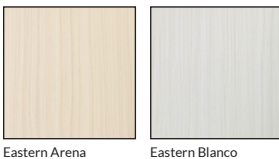

EASTERN SERIES
Delightful waves of ecru with cappuccino and soft grey with sandy tan create tranquil designs in the Eastern Arena and Eastern Blanco ceramic tiles. The glossy finish on these wall tiles will reflect the natural sunlight in your kitchen or the soft artificial light in the bathroom to create an open space highlighting the grace and charm of your entire home.

PRODUCT	DESCRIPTION	SIZE	FINISH
484162	Eastern Arena 20x60cm	8x24in	Gloss/Textured
484157	Eastern Blanco 20x60cm	8x24in	Gloss/Textured

AVAILABLE TRIM

PRODUCT	DESCRIPTION	SIZE	FINISH	STYLE
494404	Eastern Arena Trim 5x20x.70	2x8in	Gloss	Bullnose
494405	Eastern Blanco Trim 5x20x.70	2x8in	Gloss	Bullnose

Note: Product specification results do not apply to bullnose

AVAILABLE COLORS

Eastern Arena

Eastern Blanco

AVAILABLE SIZES

8x24in

The images shown here are only representative, we strongly suggest you view the product in person and speak with a Tile Shop representative before purchasing. Sizes, finishes and production methods may vary from the selection shown here due to availability. Contact our customer service representatives or your local showroom for additional information.