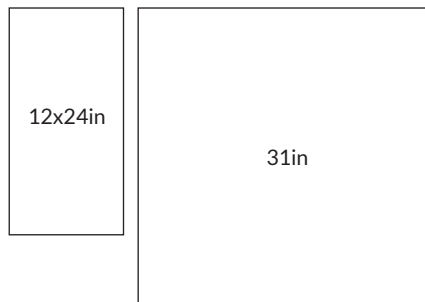

PRODUCT	DESCRIPTION	SIZE	FINISH
680023	Evoque Carbon 30x60cm	12x24in	Matte
680022	Evoque Carbon 79cm	31in	Matte
682636	Evoque Ecrú 30x60cm	12x24in	Matte
682635	Evoque Grigio 30x60cm	12x24in	Matte

AVAILABLE COLORS

Evoque Carbon

Evoque Ecrú

Evoque Grigio

AVAILABLE SIZES

12x24in

31in

EVOQUE GRIGIO

With an overall grey hue, this 12" x 24" subway tile creates rugged contrast with white clouds and dark grey speckling. The matte finish of this floor tile softens the rough look, while a straight edge tames it for gorgeous use in the bathroom or living room.