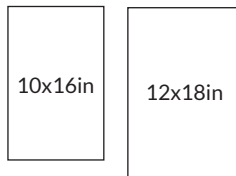

AVAILABLE SIZES

The images shown here are only representative, we strongly suggest you view the product in person and speak with a Tile Shop representative before purchasing. Sizes, finishes and production methods may vary from the selection shown here due to availability. Contact our customer service representatives or your local showroom for additional information.