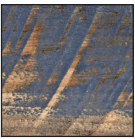

GAUGIN
PORCELAIN

COUNTRY OF ORIGIN		TEST RESULTS	
Spain		STANDARD	RESULT
RECOMMENDED INSTALLATIONS		Water Absorption	10545-3 A≤0.5%
<div style="display: flex; justify-content: space-around; align-items: center;"> <div style="text-align: center;">F FLOOR</div> <div style="text-align: center;">W WALL</div> <div style="text-align: center;">B BACKSPLASH</div> <div style="text-align: center;">A ACCENT</div> <div style="text-align: center;">SP SHOWER PAN</div> <div style="text-align: center;">EX EXTERIOR</div> </div>		Surface Abrasion	10545-7 PEI III Dry: 0.90 Wet: 0.40
		Slip Resistance	10545-17 ≥Class 3
		Stain Resistance	10545-14 Resistant
		Frost Resistance	10545-12
PRODUCT	DESCRIPTION	SIZE	FINISH
680521	Gaugin Blue Mix Hex 25cm	10" Hex	Matte

GAUGIN SERIES

These wood-look tiles have the imperfect look of weathered, partially-painted wood. With many different variations of wood-look grain and faux blue paint, you can mix and match the hexagon tiles to create a unique look all your own. The 10" Gaugin Blue Mix porcelain tile collection adds texture and style you won't find anywhere else to your walls and floors.

AVAILABLE COLORS

Gaugin Blue Mix Hex

AVAILABLE SIZES

The images shown here are only representative, we strongly suggest you view the product in person and speak with a Tile Shop representative before purchasing. Sizes, finishes and production methods may vary from the selection shown here due to availability. Contact our customer service representatives or your local showroom for additional information.