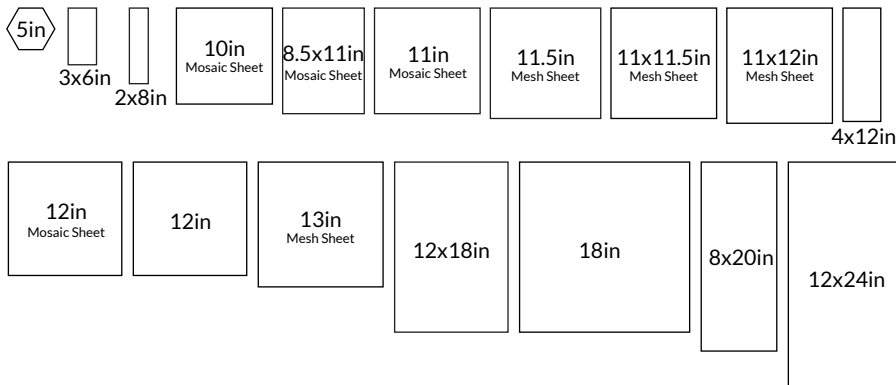

AVAILABLE SIZES

The images shown here are only representative, we strongly suggest you view the product in person and speak with a Tile Shop representative before purchasing. Sizes and finishes may vary from the selection shown here due to availability. Contact our customer service representatives or your local showroom for additional information.