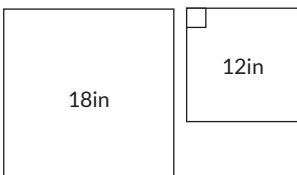

AVAILABLE SIZES

The images shown here are only representative, we strongly suggest you view the product in person and speak with a Tile Shop representative before purchasing. Sizes and finishes may vary from the selection shown here due to availability. Contact our customer service representatives or your local showroom for additional information.