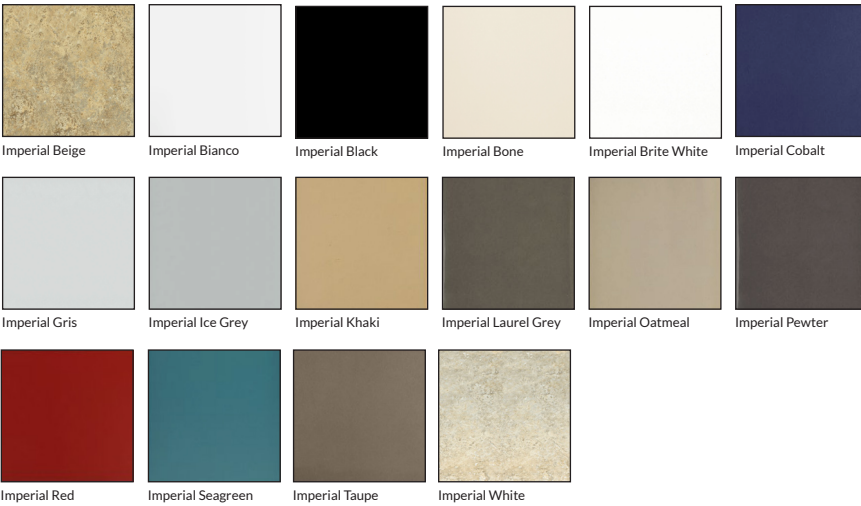

IMPERIAL COLLECTION

PORCELAIN & CERAMIC

AVAILABLE COLORS

IMPERIAL COLLECTION

Whether your look is traditional or more contemporary, you can't go wrong enhancing your space with the Imperial Collection ceramic tiles. These attractive selections available in various colors and sizes open up small spaces while providing a fresh and clean look.