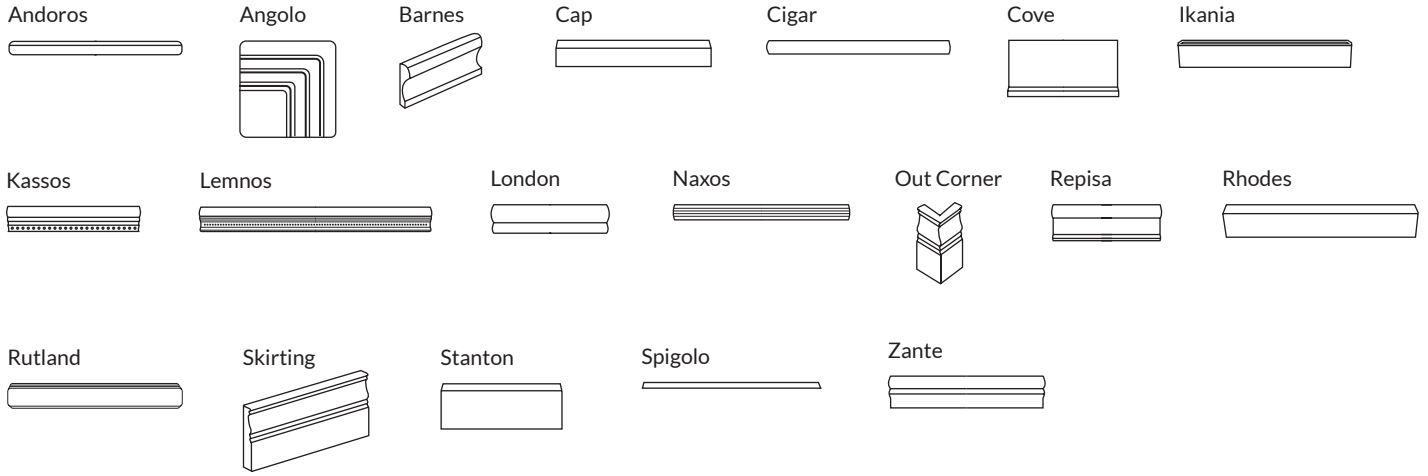

TRIM GLOSSARY

PROFILE