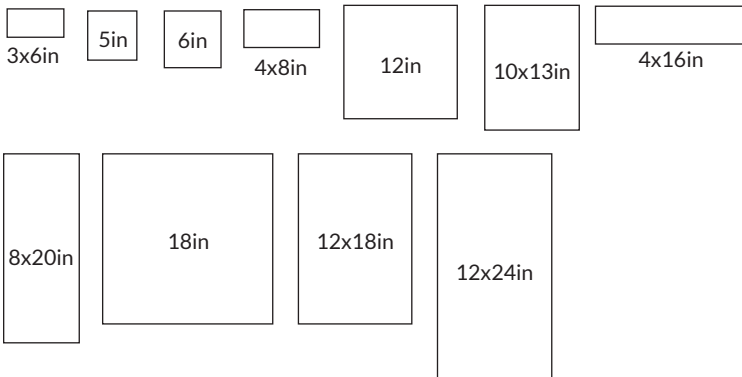

AVAILABLE SIZES

The images shown here are only representative, we strongly suggest you view the product in person and speak with a Tile Shop representative before purchasing. Sizes, finishes and production methods may vary from the selection shown here due to availability. Contact our customer service representatives or your local showroom for additional information.