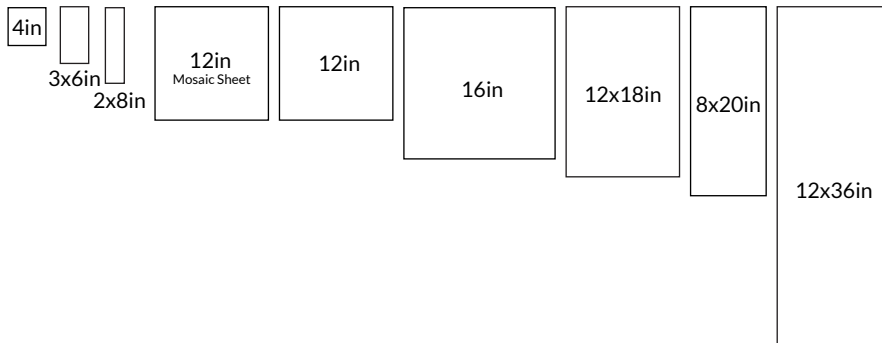

AVAILABLE SIZES

The images shown here are only representative, we strongly suggest you view the product in person and speak with a Tile Shop representative before purchasing. Sizes and finishes may vary from the selection shown here due to availability. Contact our customer service representatives or your local showroom for additional information.