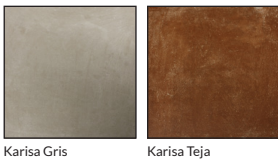

### KARISA GRIS

It's simple to create a warm and inviting environment in your home with this 13" Karisa Gris porcelain floor tile. With the look of a hand-rubbed colored finish, this clean grey porcelain tile is infused with rich undertones of cream, offering a natural and warm presentation in your bathroom, kitchen or even outside on the patio.

### AVAILABLE COLORS

### KARISA TEJA

It's easy to create an uplifting and energetic environment in your home when integrating this 13" Karisa Teja porcelain floor tile into your space. With the look of a hand-rubbed colored finish, this cotto porcelain tile is infused with rich undertones of cream, offering a natural and rustic presentation in your bathroom, kitchen or even outside on the patio.