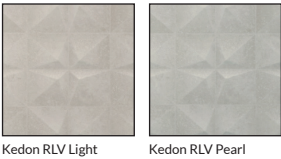

AVAILABLE COLORS