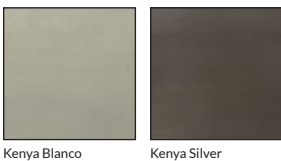

KENYA BLANCO

The Kenya Blanco 18" floor tile by Fired Earth Ceramics is versatile enough for almost any design scheme. Its creamy white color with silver highlights provides dynamic contrast to deeper tones in your decor. A glossy, iridescent finish presents subtle shifts in the color as light reflects off the surface. This ceramic tile makes any room feel more spacious with its cool color tones.

KENYA SILVER

Bring extra dimension to areas like your bathroom with the Kenya Silver ceramic tile from Fired Earth Ceramics. Its dark grey color and pewter highlights will cool the room and provide dynamic contrast to lighter tones. A special glossy iridescent finish presents subtle shifts in tone when reflecting rays of light. This 18" floor tile has straight edges and can be coordinated with matching trim.

AVAILABLE COLORS

Kenya Blanco

Kenya Silver

AVAILABLE SIZES

The images shown here are only representative, we strongly suggest you view the product in person and speak with a Tile Shop representative before purchasing. Sizes and finishes may vary from the selection shown here due to availability. Contact our customer service representatives or your local showroom for additional information.

Note: Product specification results do not apply to bullnose

AVAILABLE COLORS

AVAILABLE SIZES

KENYA BLANCO

Bring extra dimension to areas like your bathroom with the Kenya Blanco ceramic tile from Fired Earth Ceramics. Its creamy white color will cool the room and provide dynamic contrast to lighter tones. A special iridescent finish presents subtle shifts in tone depending on how the light hits it. This 8" x 24" wall tile also sports straight edges and can be coordinated with matching trim.